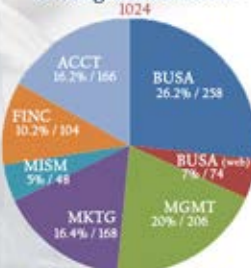

### Residency

Georgia (In Region)  
921

Georgia (Other)  
381

Alabama  
144

Other States  
213

International  
62

### Faculty Country of Origin

14 Countries

### Endowments\*

Bus \$11,367\*  
CS \$5,570\*

Endowed Chairs: 6

\*And other CSU foundation assets  
-Thousands

### Undergraduate BUSA