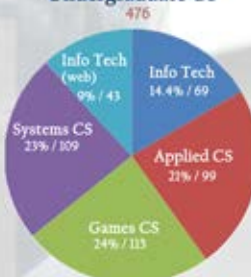

### Faculty Country of Origin

14 Countries

### Endowments\*

Bus \$11,367\*  
CS \$5,570\*

Endowed Chairs: 6

\*And other CSU foundation assets  
-Thousands

### Undergraduate BUSA

### Undergraduate CS